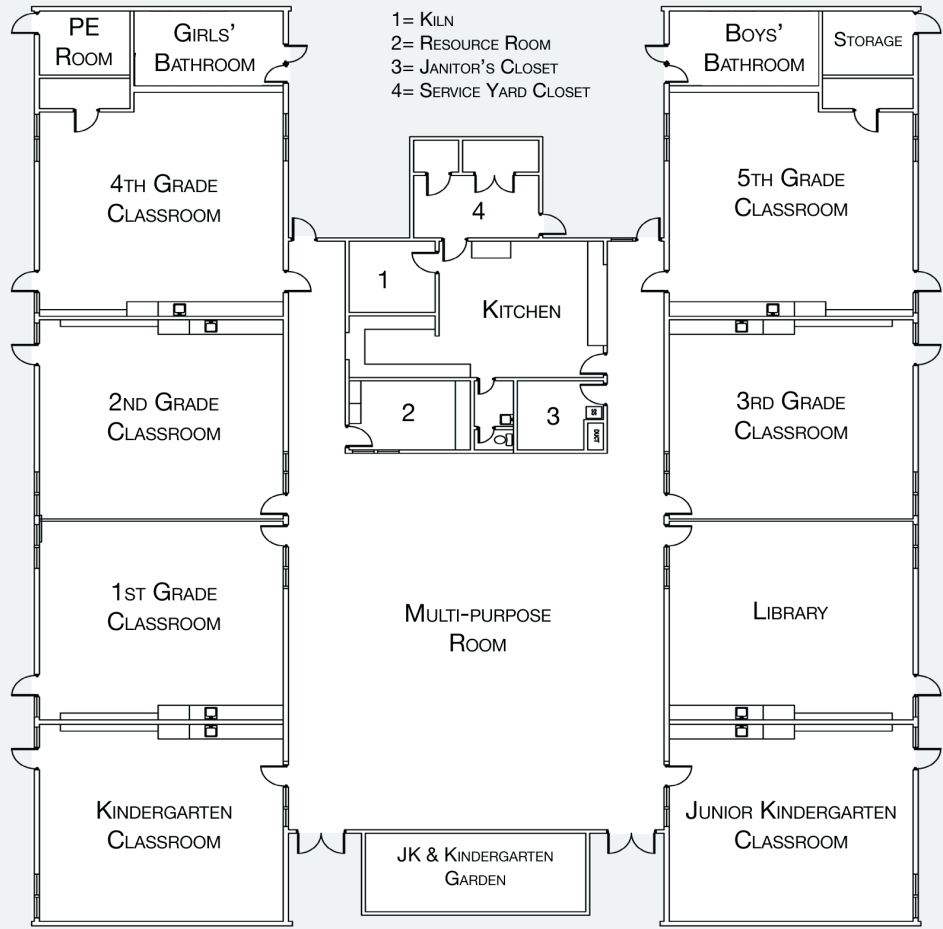

PARKING

← TO ELEMENTARY YARD

TENANT

BREEZE WAY

BREEZE WAY

→ TO PARKING & BELGATOS ROAD

UPPER COURT YARD

LOWER COURT YARD

7 = DIR OF EDUCATION

8 = DIR OF OPERATIONS

9 = ADULT BATHROOMS

8 = DIR OF FINANCE

10= SUPPLY ROOM

PRESCHOOL YARD

MULBERRY SCHOOL
220 BELGATOS ROAD
LOS GATOS • 95032
P: 408.358.9080