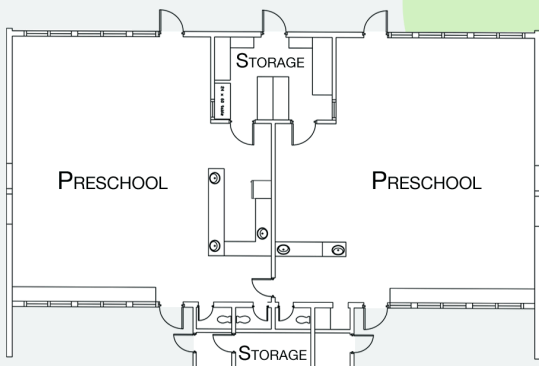

PARKING

← TO ELEMENTARY YARD

TENANT

BREEZE WAY

BREEZE WAY

→ TO PARKING & BELGATOS ROAD

UPPER COURT YARD

LOWER COURT YARD

7 = DIR OF EDUCATION

8 = DIR OF OPERATIONS

9 = ADULT BATHROOMS

8 = DIR OF FINANCE

10= SUPPLY ROOM

PRESCHOOL YARD

MULBERRY SCHOOL
220 BELGATOS ROAD
LOS GATOS • 95032
P: 408.358.9080